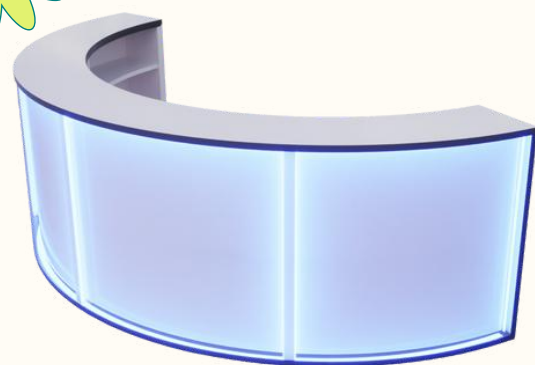

Half Round LED Bar

Size : 180cm dia x 40cm W x 110cm H
Material : Dove acrylic
Note : lighted with LED, RGBW, service table included

Rp 3.500 K