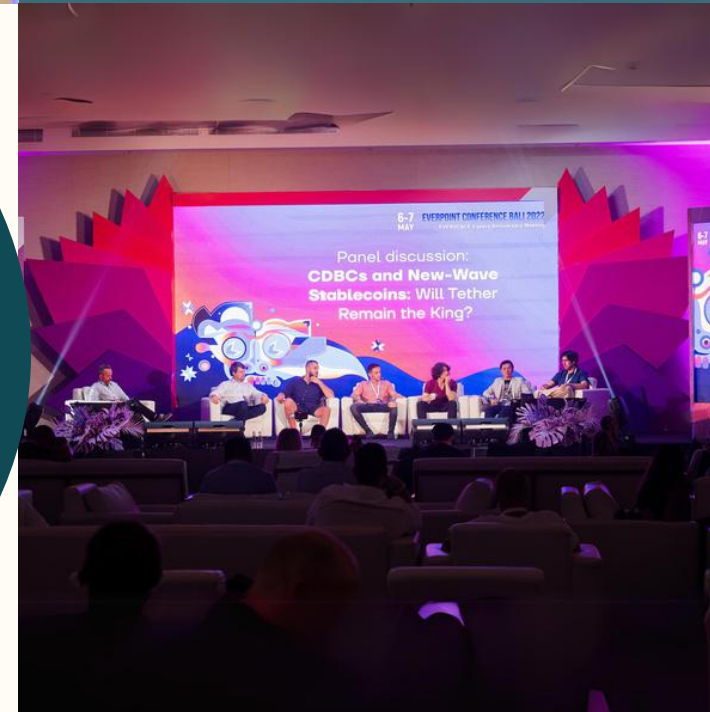

CUSTOM BRAND
BOOTH