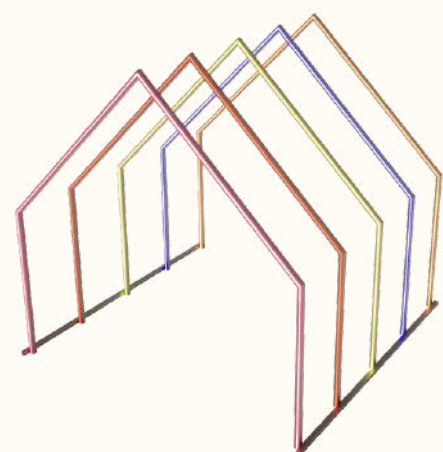

LED Gate

Size: 300cm W x 300cm H
Material: Iron with LED lights.
Note: 5 structures with adjustable width and color lights.

Rp 3.000k