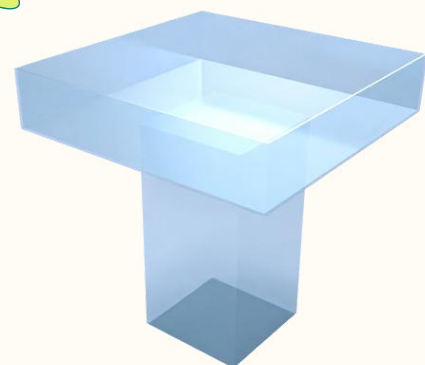

WHITE ROUND & DOUBLE ARM CHAIR

MIRROR TABLE

LED SEATING

SEATER AND LED COFFEE

LED COCKTAIL

**Champagne Tray**

Size : 70cm x 70cm x 80cm  
 Material : Clear acrylic  
 Note : Can fit up to 5 tier

**Rp 600k**