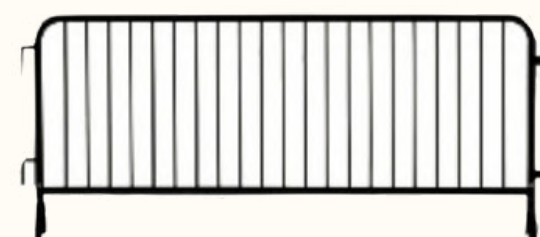

**Rp 250k**

**Black Queue Pole**

Size: 32cm x 90cm  
 Note: Rope length is 200cm. Price is per stand.

**Rp 200k**

**Brochure Stand**

A4 Size: 145cm  
 Note: Four-tier

**Rp 250k**

**Sign Stand**

A3 Size: 46cm x 35cm x 151cm H  
 Note: Include printing.

**Rp 350k**

**Easel Signage**

A2 Size: 42cm x 59,4cm  
 Note: Include printing and easel.

**Rp 450k**

**Black Barricade**

Size: 120cm x 200cm  
 Material: Iron painted black  
 Note: Minimum order 25 pcs