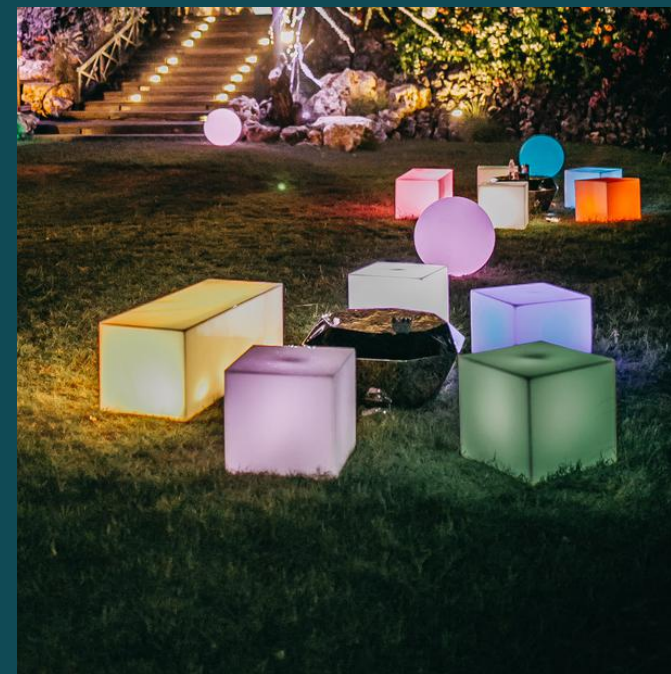

WHITE ROUND & DOUBLE ARM CHAIR

MIRROR TABLE

LED SEATING

SEATER AND LED COFFEE

LED COCKTAIL

**Champagne Tray**

Size : 70cm x 70cm x 80cm  
 Material : Clear acrylic  
 Note : Can fit up to 5 tier

**Rp 600k**