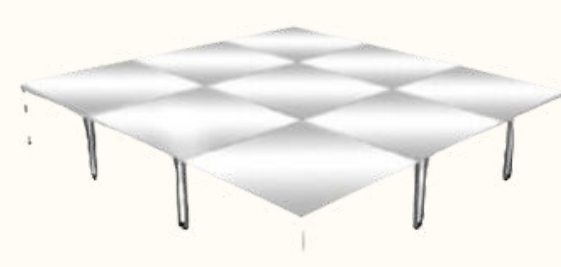

Mirror

Module size: 1m x 1m
Material: Mirror
Structure: Frame steel, aluminum legs, and rubber feet.
Capacity: Up to 90kg per module

Rp 500k/m2