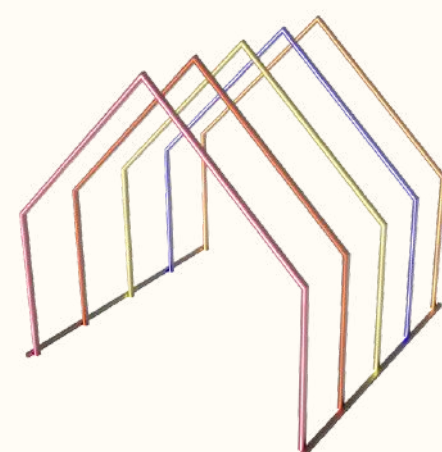

LED Gate

Size: 300cm W x 300cm H
Material: Iron with LED lights
Note: 5 structures with adjustable width and color lights

Rp 3.000k