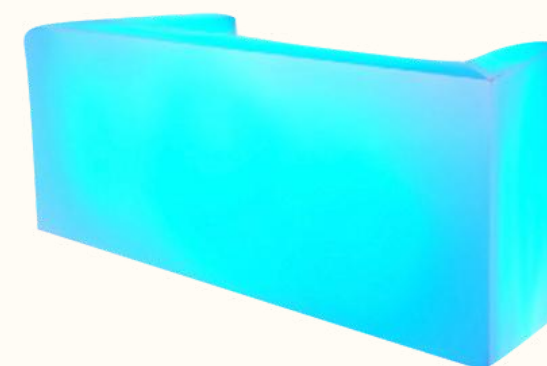

LED Bar Counter/ DJ Booth

Size: 238cm x 146cm x 108cm
Material: Dove acrylic
Other: Lighted with LED, RGBW, service table inside included

Rp 2.000k