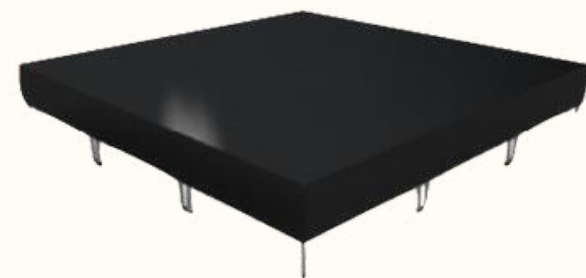

Black

Module size: 1m x 1m
Material: Melamine glossy
Structure: Frame steel, aluminum legs, and rubber feet.
Capacity: Up to 90kg per module

Rp 400k/m2