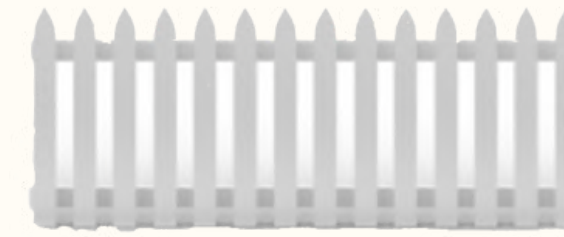

White Picket Fence

Size: 60cm x 200cm
Material: Wood painted white

Rp 100k