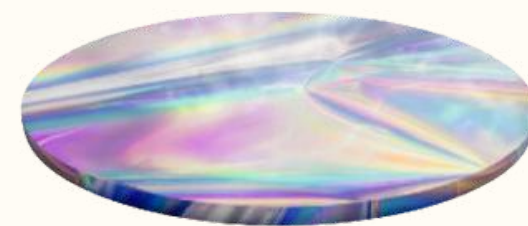

Holographic Round

Module size: 1m x 1m
Material: Hologram Sticker
Thickness: 10 cm

Rp 600k/m2