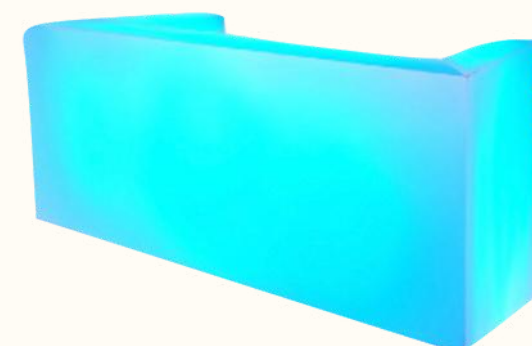

LED Bar Counter

Size: 238cm x 146cm x 108cm
Material: Dove acrylic.
Other: Lighted with LED, RGBW, service table inside included.

Rp 2.000k