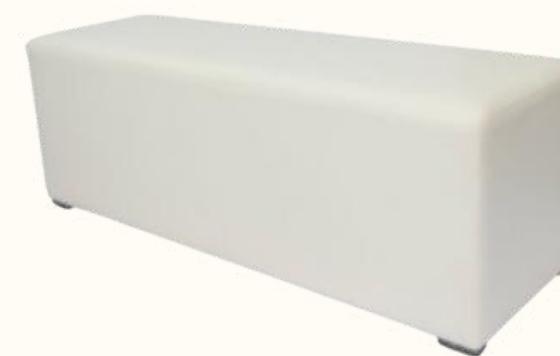

Long Ottoman

Size: 45cm x 150cm x 45cm
Material: Synthetic leather
Other: Triple seater. Cover options available.

Rp 250k