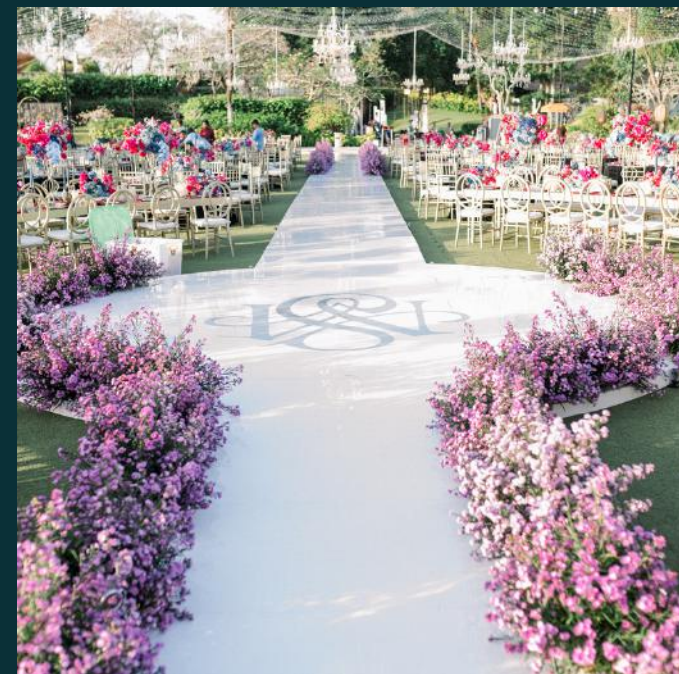

WHITE MELAMINE