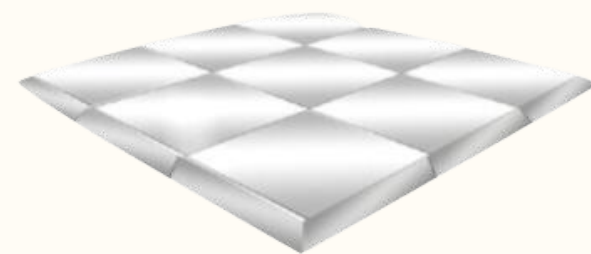

Module size: 60cm x 60cm  
 Material: Tempered glass  
 Thickness: 10cm  
 Note: LED RGB lighted, can hold 300kg per m2, indoor usage only or tent.

**Rp 750k/m2**

**Mirror**

Module size: 1m x 1m  
 Material: Mirror  
 Thickness: 10cm