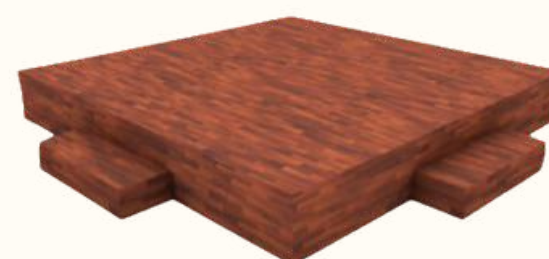

Wooden Parquet

Module size: 1m x 1m
Material: Wood
Height: Min 10cm
Note: Stairs included
Add Rp 100k/m2 for above 50cm

Rp 200k/m2