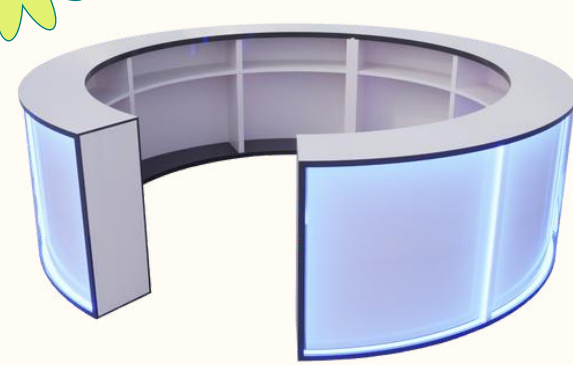

LED Round Bar

Size : 360cm dia x 40cm W x 110cm H
Material : Dove acrylic
Note : lighted with LED, RGBW, service table included

Rp 6.000 K