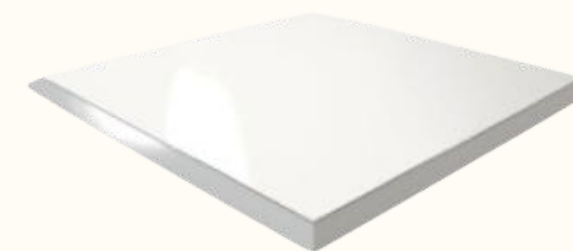

White Melamine

Module size: 1m x 1m
Material: Melamine Glossy.
Thickness: 3 -10cm

Note: Matte finish + Rp 25k/m2
Add: Cutting sticker + Rp 500k/m2

Rp 200k/m2