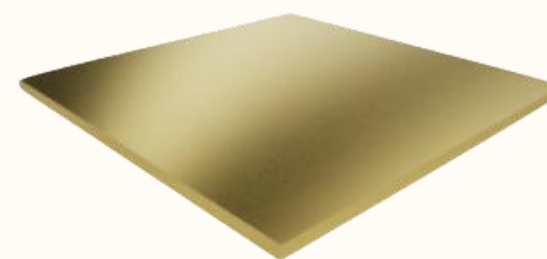

Module size: 60cm x 60cm  
 Material: Tempered glass  
 Thickness: 10cm  
 Note: LED RGB lighted, can hold 300kg per m2, indoor usage only or tent.

**Rp 750k/m2**

**Mirror**

Module size: 1m x 1m  
 Material: Mirror  
 Thickness: 10cm

**Rp 400k/m2**

**Gold Mirror**

Module size: 1m x 1m  
 Material: Sticker  
 Thickness: 3cm

**Rp 650k/m2**

**White Melamine**

Module size: 1m x 1m  
 Material: Melamine Glossy.  
 Thickness: 3 -10cm

Note: Matte finish + Rp 25k/m2  
 Add: Cutting sticker + Rp 500k/m2