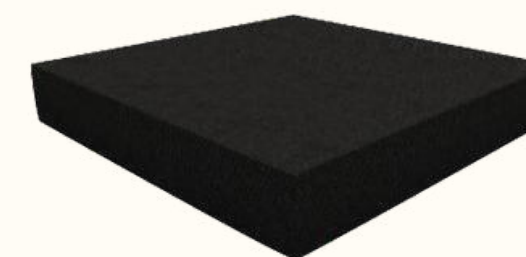

Carpet

Module size: 1m x 1m
Material: Carpet
Height: Min 10cm
Note: Stairs included
Add Rp 100k/m2 for above 50cm

Rp 180k/m2