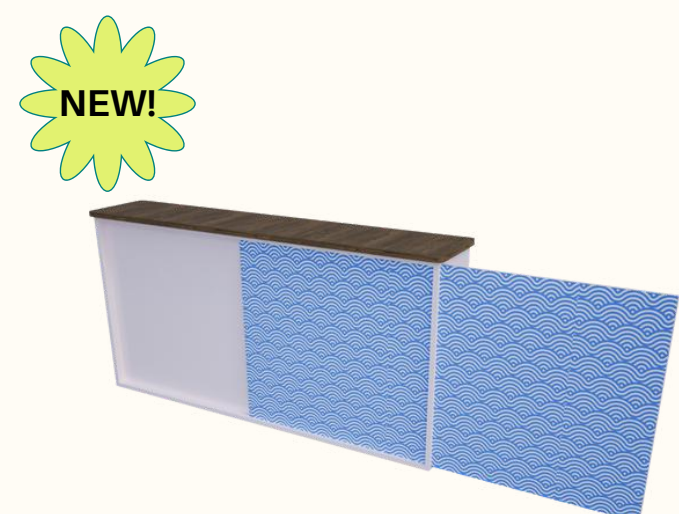

**Acrylic Bar**

Size : 240cm x 60cm x 110cm H  
 Material : Clear acrylic  
 Note : Can insert flower or other decoration items inside it.

**Rp 2.000 k**

**Branding Bar**

Size : 220cm x 40cm x 110cm  
 Material : Plywood  
 Note : Include printed branding