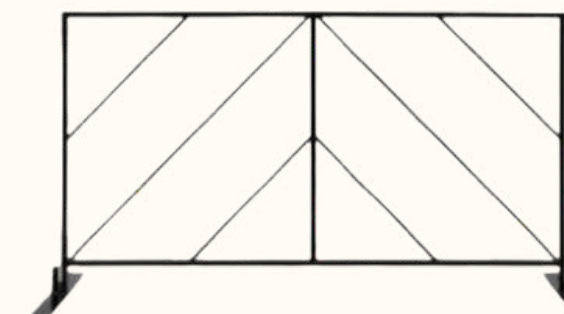

Arrow Fence

Size: 120cm x 200cm
Material: Iron

Rp 300k