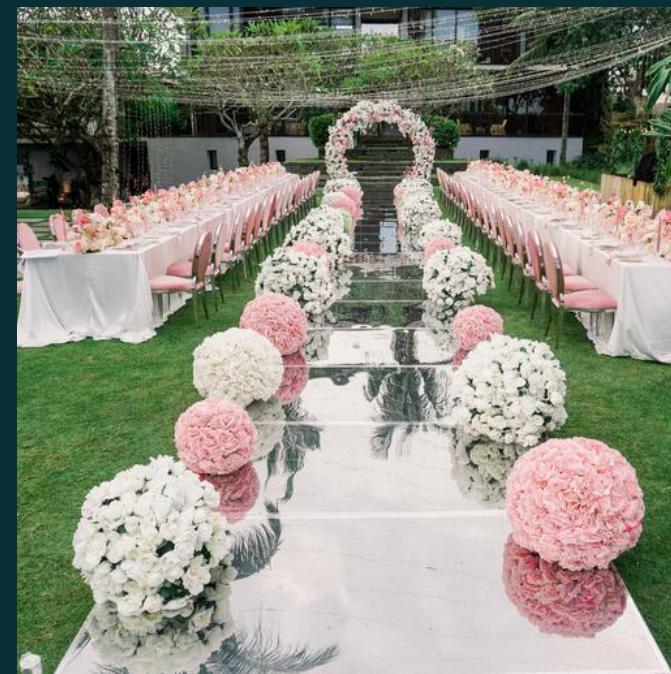

STAGE & FLOORING

From hexagon stage, rounded corner, or triangular stages and flooring.

Fact: Our team installed 483 stages and flooring in 2023.

MIRROR