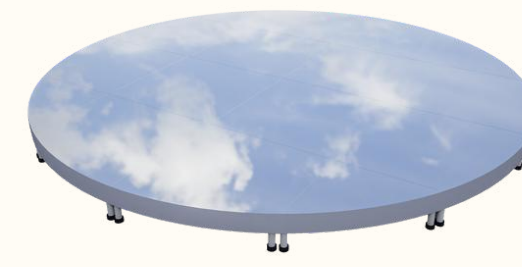

Mirror Round Floating

Module size: 4.88m diameter
Material: Mirror
Structure: Frame steel, aluminum legs, and rubber feet.
Capacity: Up to 90kg per module

Rp 650k/m2