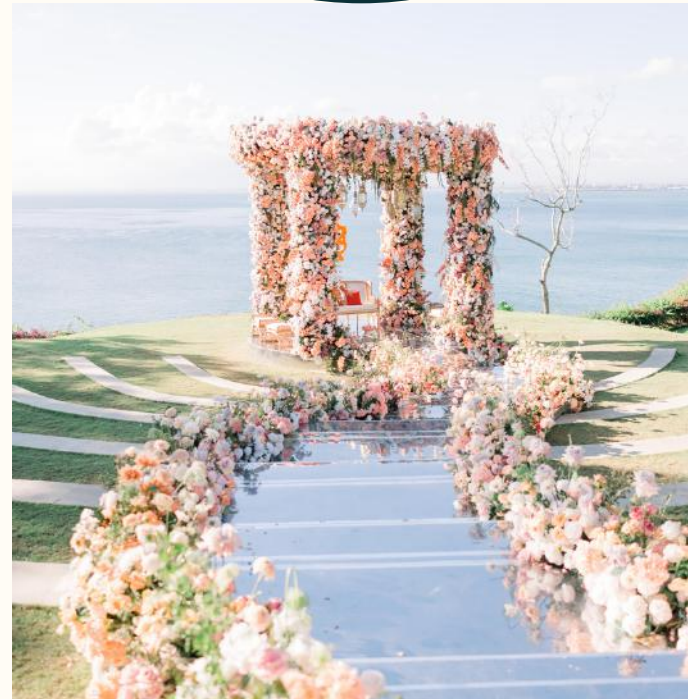

CUSTOM BUILD

S SHAPED
MIRROR STAIRS

CUSTOM LED
SCREEN FRAME

WHITE WASHED
RIGGING COVER

CUSTOM BRAND
BOOTH

CUSTOM
BRAND GATE

Custom-built items can be designed to align seamlessly with your brand colors, logo, and overall aesthetic, ensuring a cohesive and branded event experience.