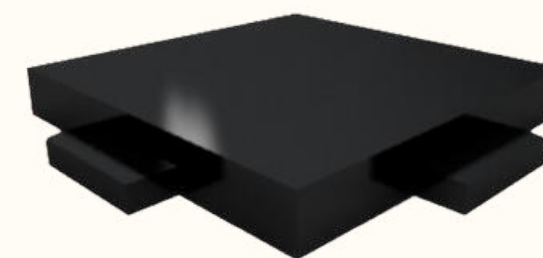

WHITE WASHED

WHITE MELAMINE

MIRROR

MIRROR

GRASS

**White**

Module size: 1m x 1m  
 Material: Melamine  
 Height: Min 10cm  
 Note: Stairs included  
 Add Rp 100k/m2 for above 50cm

**Rp 200k/m2**