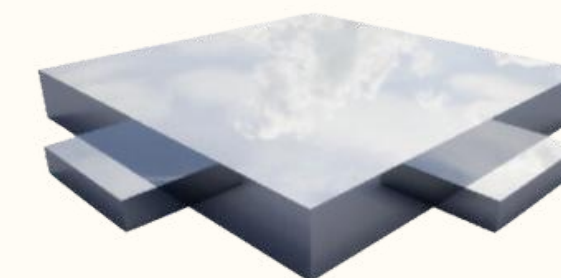

Mirror

Module size: 1m x 1m
Material: Mirror
Height: Min 10cm
Note: Stairs included
Add Rp 100k/m2 for above 50cm

Rp 400k/m2