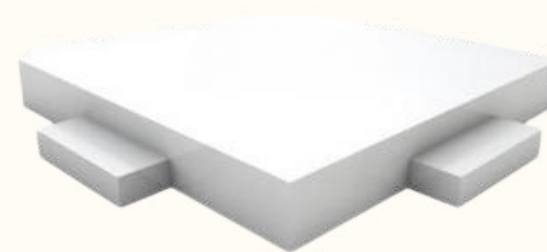

WHITE WASHED

WHITE MELAMINE

MIRROR

MIRROR

GRASS

**White**

Module size: 1m x 1m  
 Material: Melamine  
 Height: Min 10cm  
 Note: Stairs included  
 Add Rp 100k/m2 for above 50cm

**Rp 200k/m2**