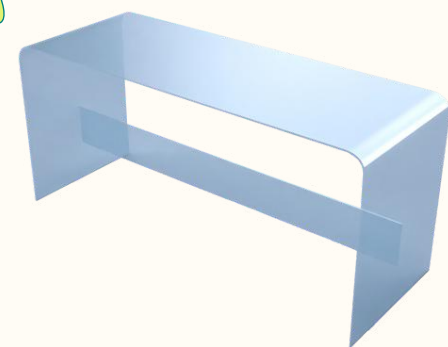

Size: 75 cm x 60 cm x 80 cm  
Material: Acrylic

**Rp 400k**

**Long Acrylic Altar**

Size: 87 cm x 40 cm x 76 cm  
Material: Acrylic

**Rp 600k**

**Acrylic Bench**

Size: 110cm x 40cm x 50cm H  
Material: Clear acrylic  
Other: Fit 2 pax