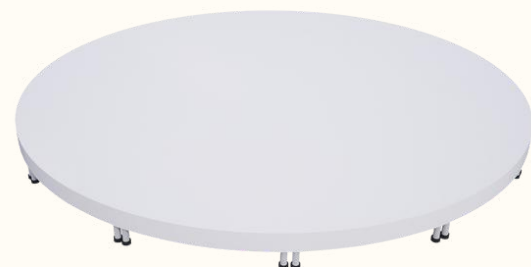

Melamine Round Floating

Module size: 4.88m diameter
Material: White melamine
Structure: Frame steel, aluminum legs, and rubber feet.
Capacity: Up to 90kg per module
Color options: White and (Black + Rp 520k/m2)

Rp 450k/m2