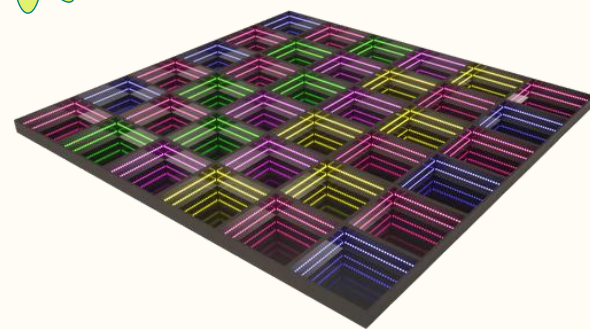

LED Infinity

Module size: 60cm x 60cm
Material: Tempered glass
Thickness: 10cm
Note: LED RGB lighted, can hold 300kg per m2, indoor usage only or tent.

Rp 750k/m2