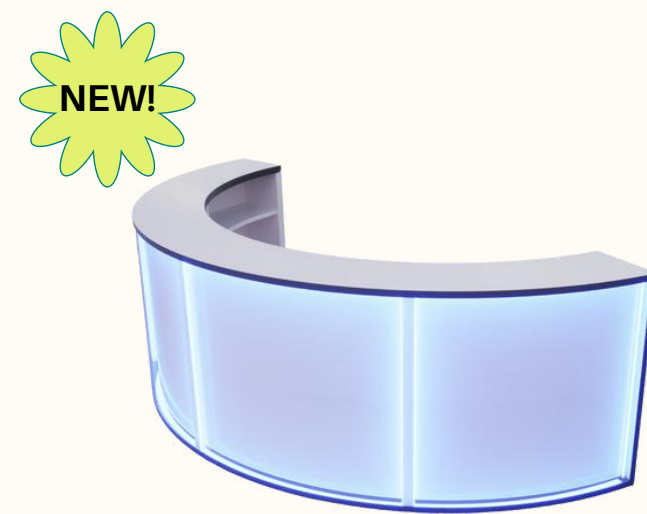

Half Round LED Bar

Size : 180cm dia x 40cm W x 110cm H
Material : Dove acrylic
Note : lighted with LED, RGBW, service table included

Rp 3.500 K